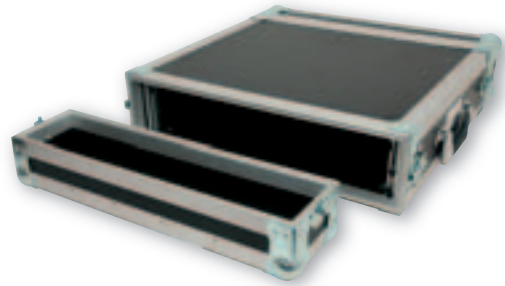

2 HE FLYHT PRO (DOUBLEDOOR PROFI)

CODE 27128P € 82,50

**PROFI
VERSION**

TECHNISCHE DATEN

schwarz, 10mm Multiplex
große Kugelecken, schwere Verschlüsse
abnehmbare Front + Rear Deckel
Tragegriffe, Rackschienen Front
Gewicht: 8,0 kg

SPECIFICATIONS

black, 10mm multiplex
corner balls, heavy fasteners
removable covers (front + rear)
2xhandles, 2x rack bar
weight: 8,0 kg