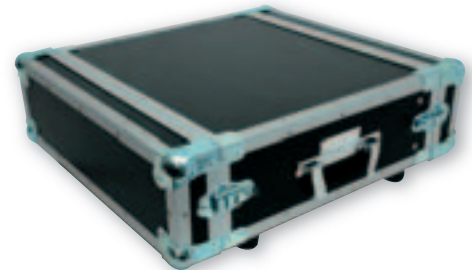

SPECIFICATIONS

black, 6mm MDF
corner balls, heavy fasteners
removable covers (front + rear)
2xhandles, 1x rack bar
weight: 8,0 kg