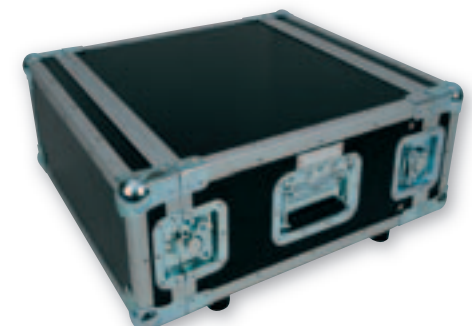

SPECIFICATIONS

black, 6mm MDF
corner balls, heavy fasteners
removable covers (front + rear)
2x handles, 2x rack bar
weight: 11,0 kg