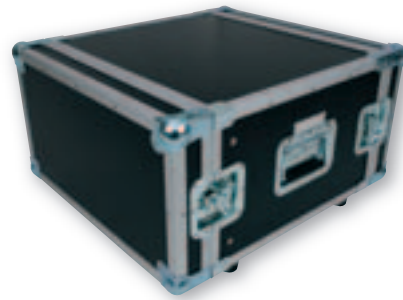

6 HE FLYHT PRO (DOUBLEDOOR STANDARD)

CODE 27146 € 109,00

TECHNISCHE DATEN

schwarz, 6mm MDF
Kugelecken, Butterfly Verschlüsse
abnehmbare Front + Rear Deckel
2 Tragegriffe, Rackschienen
Gewicht: 12,0 kg

SPECIFICATIONS

black, 6mm MDF
corner balls, heavy fasteners
removable covers (front + rear)
4xhandles, 2x rack bar
weight: 12,0 kg