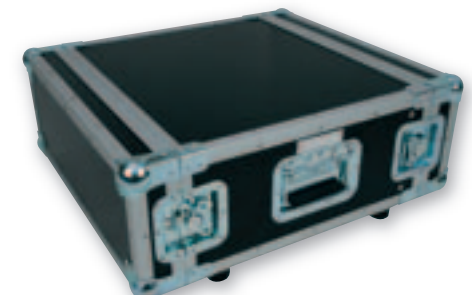

SPECIFICATIONS

black, 6mm MDF
corner balls, heavy fasteners
removable covers (front + rear)
2x handles, 2x rack bar
weight: 10,0 kg