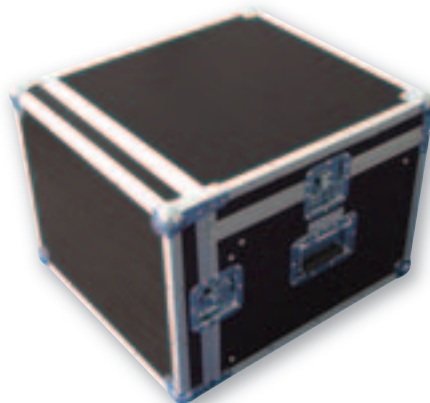

SPECIFICATIONS

black
6 MDF
butterfly fasteners
ball corners
stabilisation bar
2 removable covers (front + top)
1 service cover (rear)
2 handles, 2 rack bars (front + top)
weight: 13,0 kg