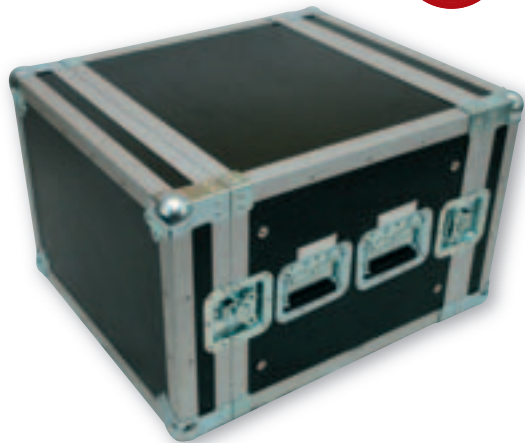

SPECIFICATIONS

black
10mm multiplex
corner balls
butterfly fasteners
removable covers (front + rear)
4xhandles
2x rack bar
weight: 14,0 kg