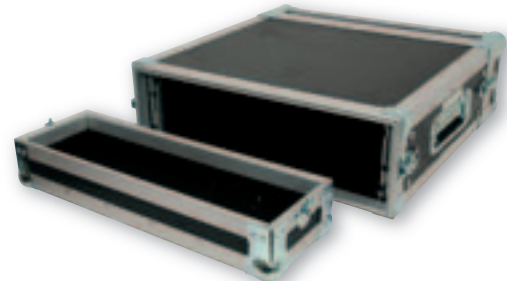

SPECIFICATIONS

black, 10mm multiplex
corner balls, heavy fasteners
removable covers (front + rear)
2xhandles, 2x rack bar
weight: 9,0 kg