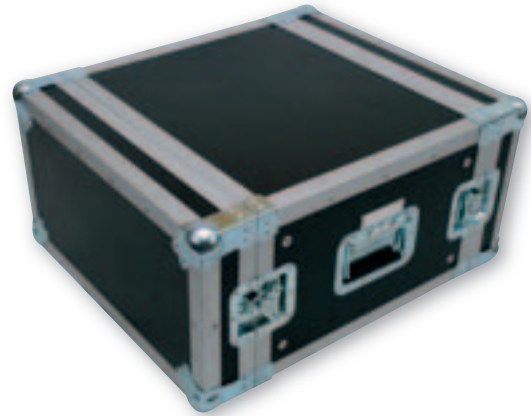

6 HE FLYHT PRO (DOUBLEDOOR PROFI)

CODE 27146P € 125,00

PROFI
VERSION

TECHNISCHE DATEN

schwarz
10mm Multiplex
große Kugelecken
Butterfly Verschlüsse
abnehmbare Front + Rear Deckel
2 Tragegriffe
Rackschienen
Gewicht: 13,0 kg

SPECIFICATIONS

black
10mm multiplex
corner balls
butterfly fasteners
removable covers (front + rear)
2xhandles
2x rack bar
weight: 13,0 kg