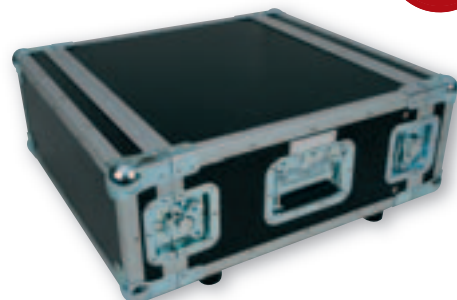

SPECIFICATIONS

black, 10mm multiplex
corner balls, heavy fasteners
removable covers (front + rear)
2x handles, 2x rack bar
weight: 11,0 kg