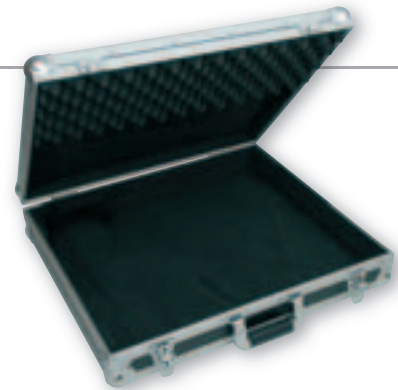

SPECIFICATIONS

road case
1 handle, heavy fasteners
ball corners
black, removable cover
suitable for DXP20-4
weight 5,0 kg